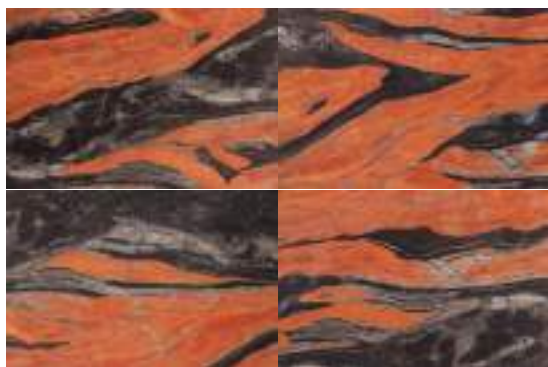

Butterfly Red

D*4830BM Polished
600X900mm (24"X36")