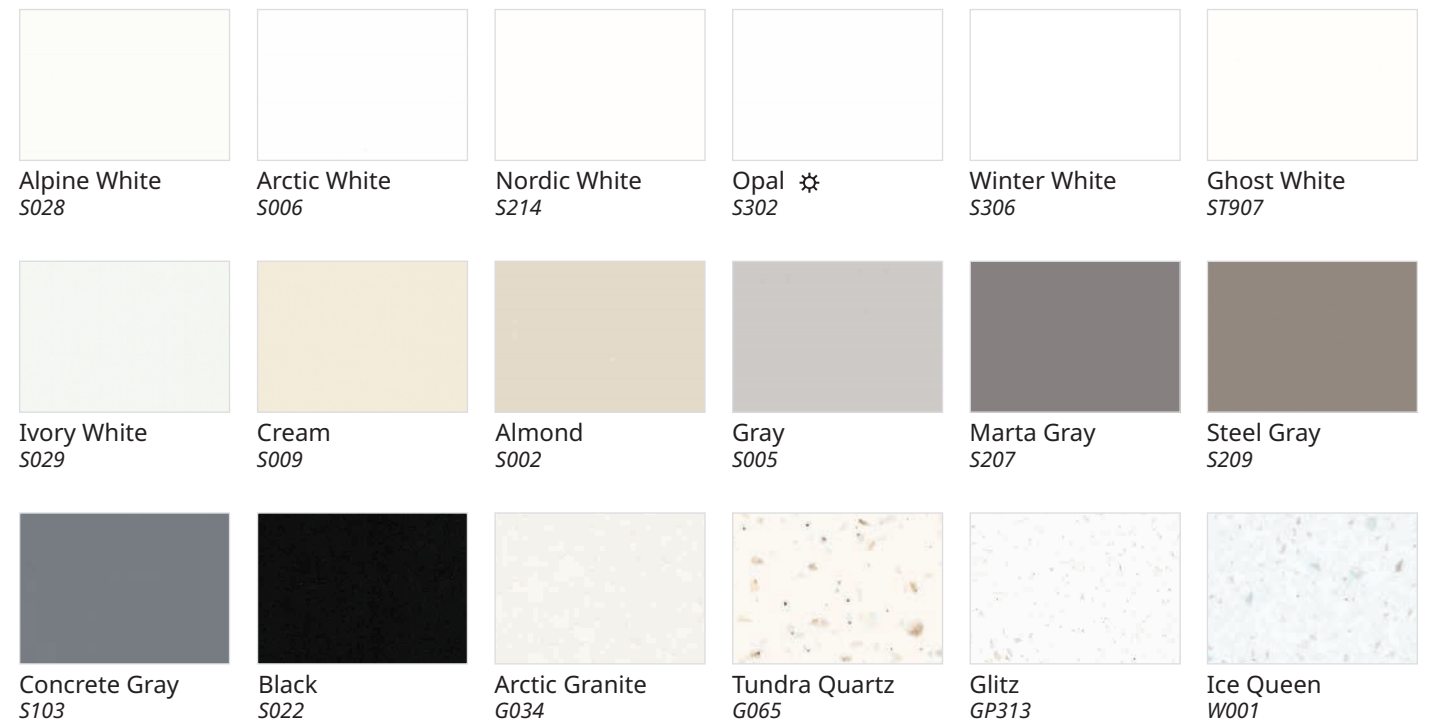

## Other HIMACS Colors

### VOLCANICS Collection

Merapi  
VB01

Silver Gravel  
VW02

Tambora  
VE01

✧ Noted color is translucent and provides a sensuous look when combined with light source.

⌘ Noted colors exhibit increased movement and variation of color and pattern which cannot be fully recognized on some samples.

### CLASSIC Collection

Alpine White  
S028

Arctic White  
S006

Nordic White  
S214

Opal ✧  
S302

Winter White  
S306

Ghost White  
ST907

Ivory White  
S029

# Other HIMACS Colors