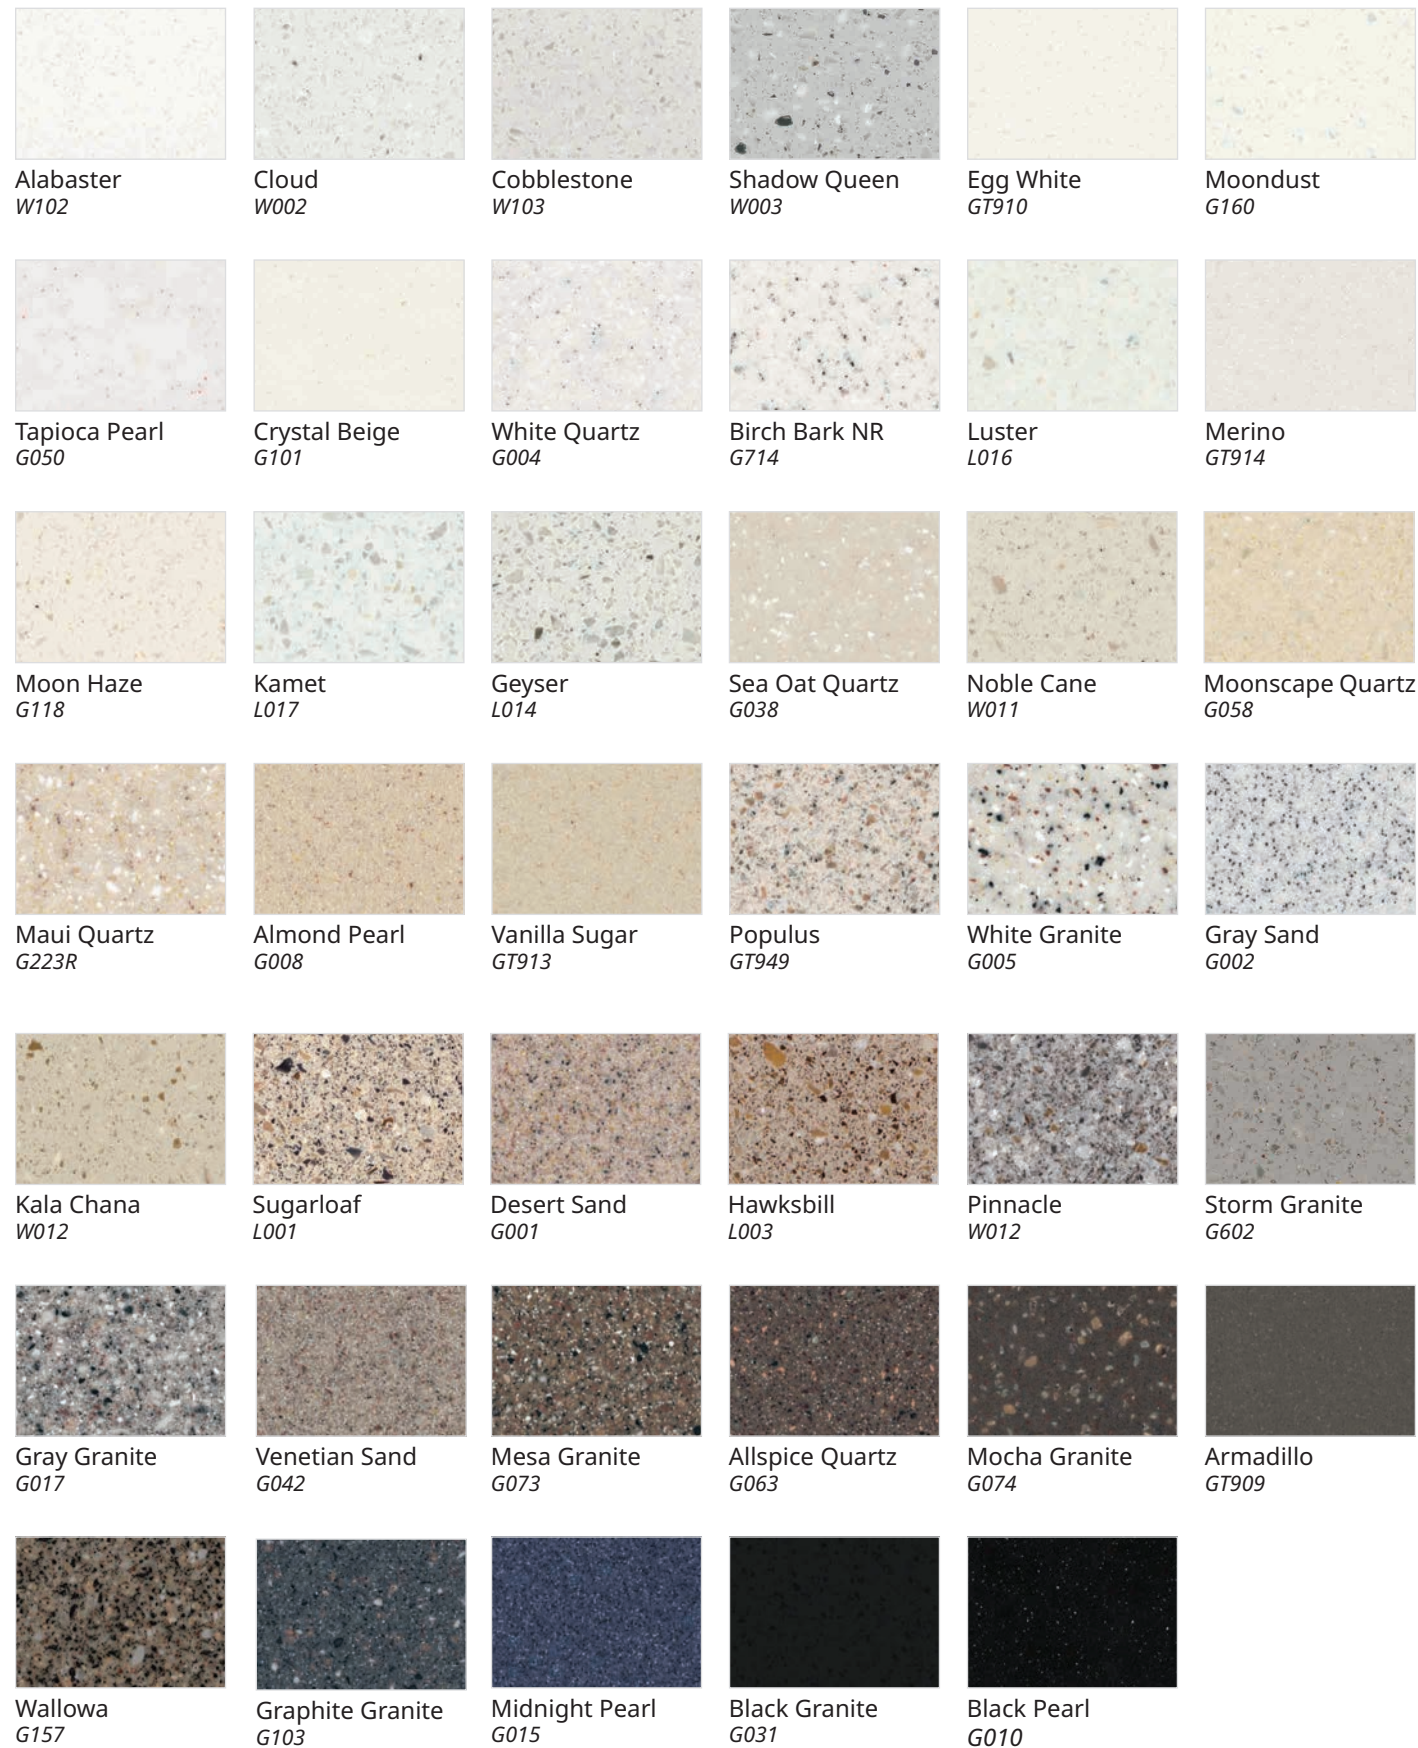

Other HIMACS Colors

CLASSIC Collection

- The "inch" dimensions are nominal.
- Search for LX Hausys on NSF.org to see the listing of the certified HIMACS colors.
- Digital representation of colors may vary from actual product. Please view the actual product prior to purchase.
- Darker colors tend to require more attention than lighter colors to maintain a uniform finish.
- CGI renderings are shown for illustration purpose only.