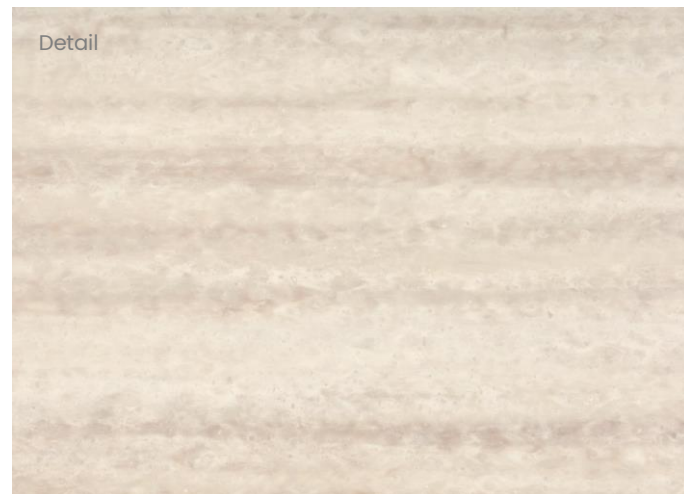

HI·MACS

Aurora

Angora

M706

Product Feature Natural stripe pattern to express marble travertine features.

Display TIP! Recommend to match with cream & rich beige colour and displaying on midway for a feeling of extended structure.

Detail