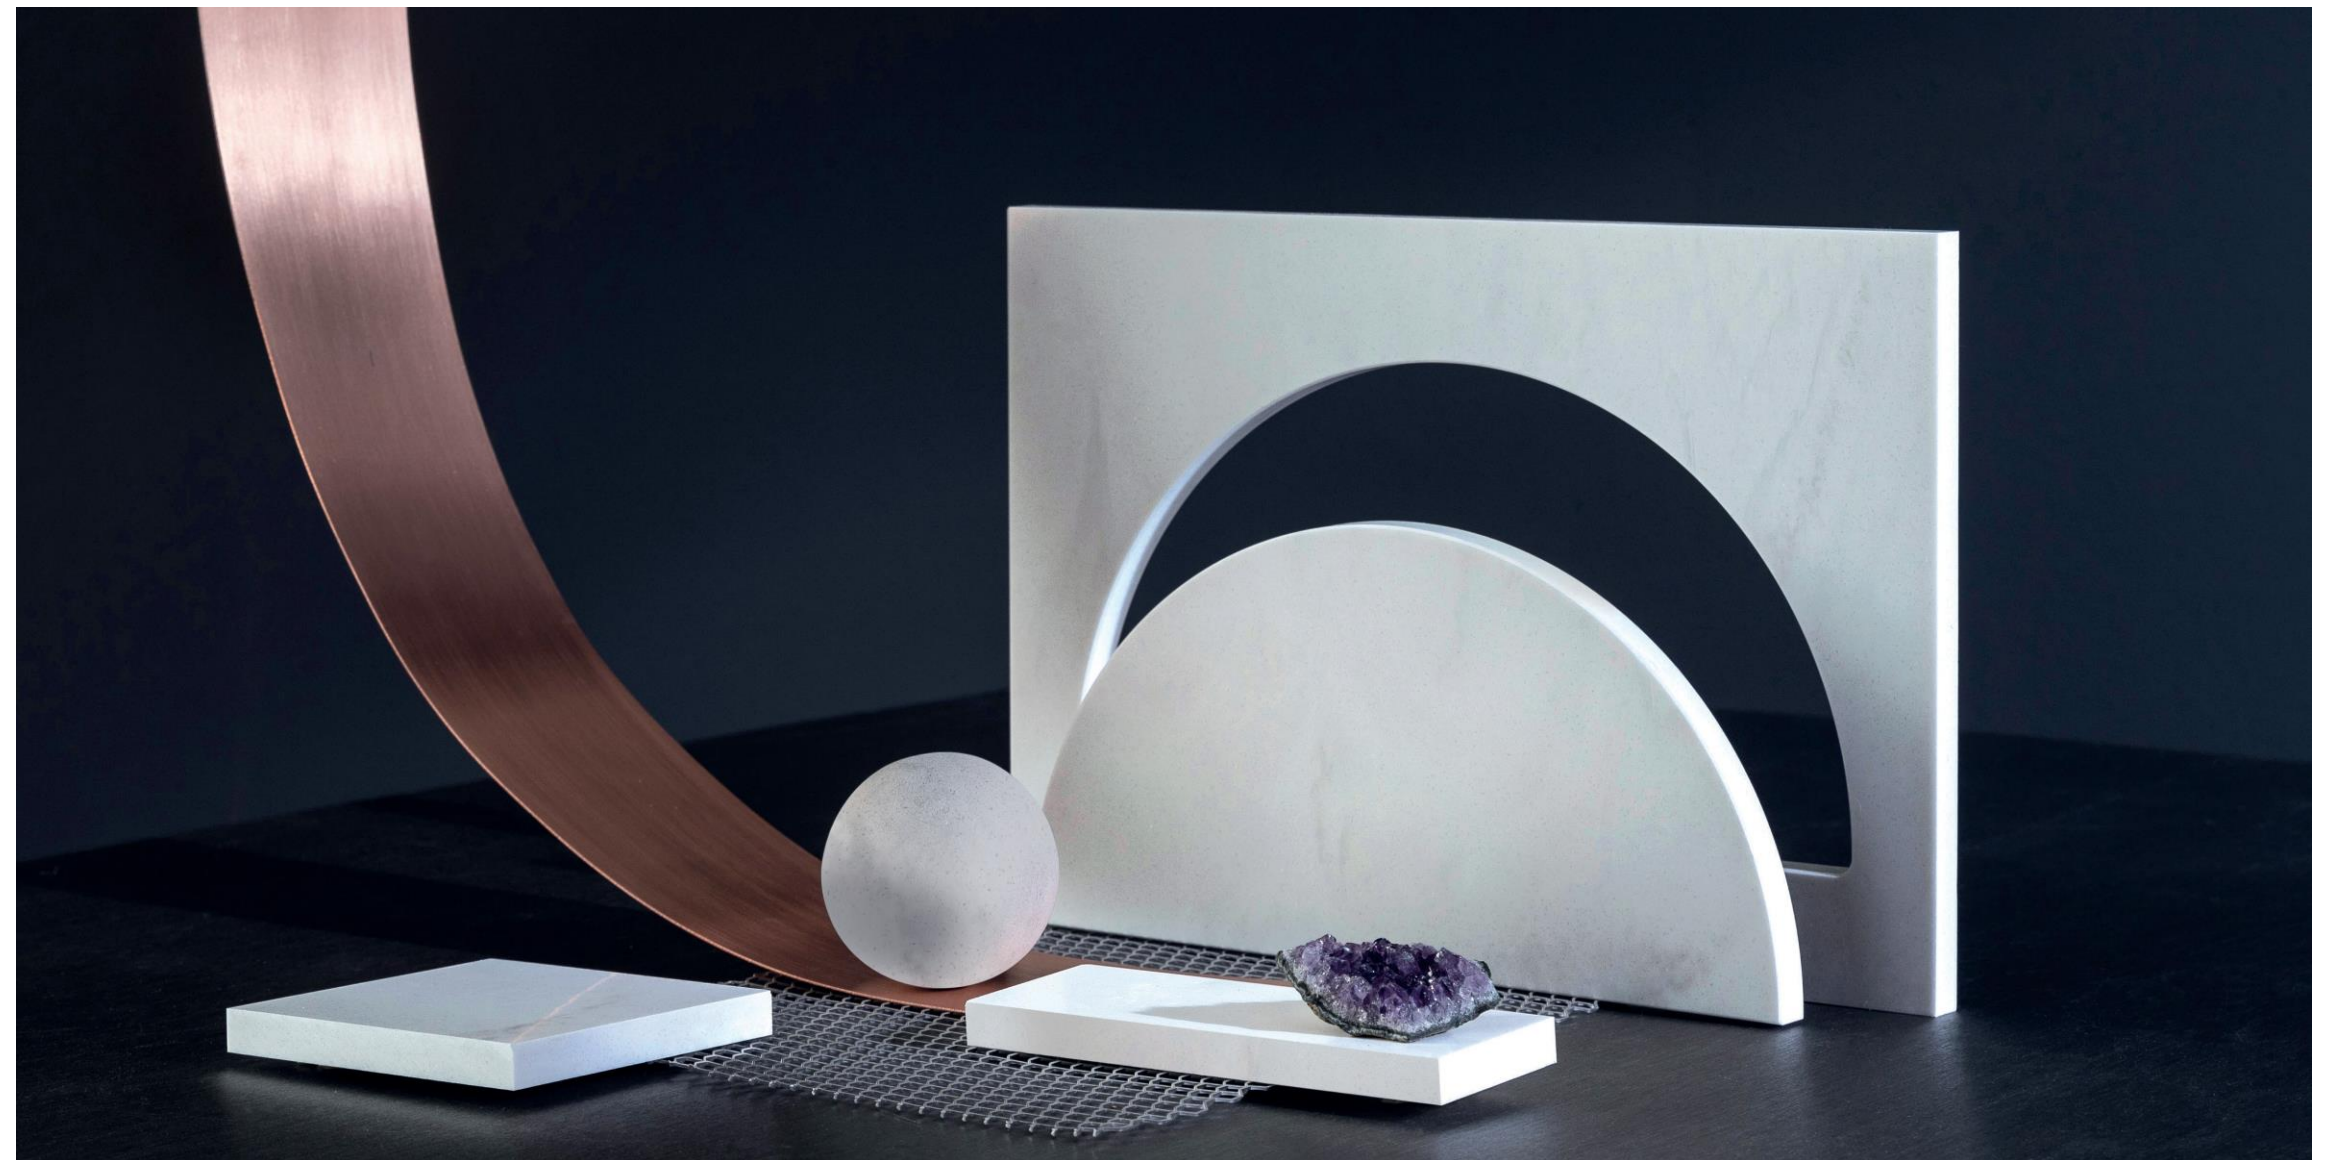

HI·MACS

Aurora Blanc

M617

Product Feature Clear and silky vein pattern.

Display TIP! Any interior with clean looks to go along with the colour.