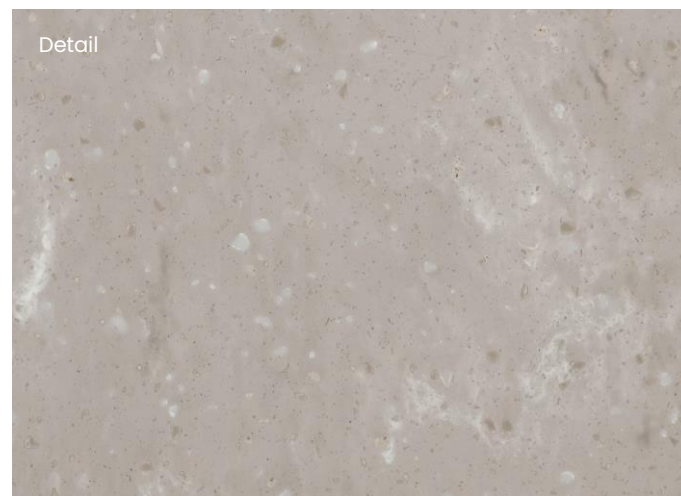

HI·MACS

M612
Aurora Bisque

HI·MACS

Aurora Greige

M613

Product Feature Near-beige grey tone that reflects the latest interior colour trend.

Display TIP! Recommended to match with white or warm grey toned furniture.