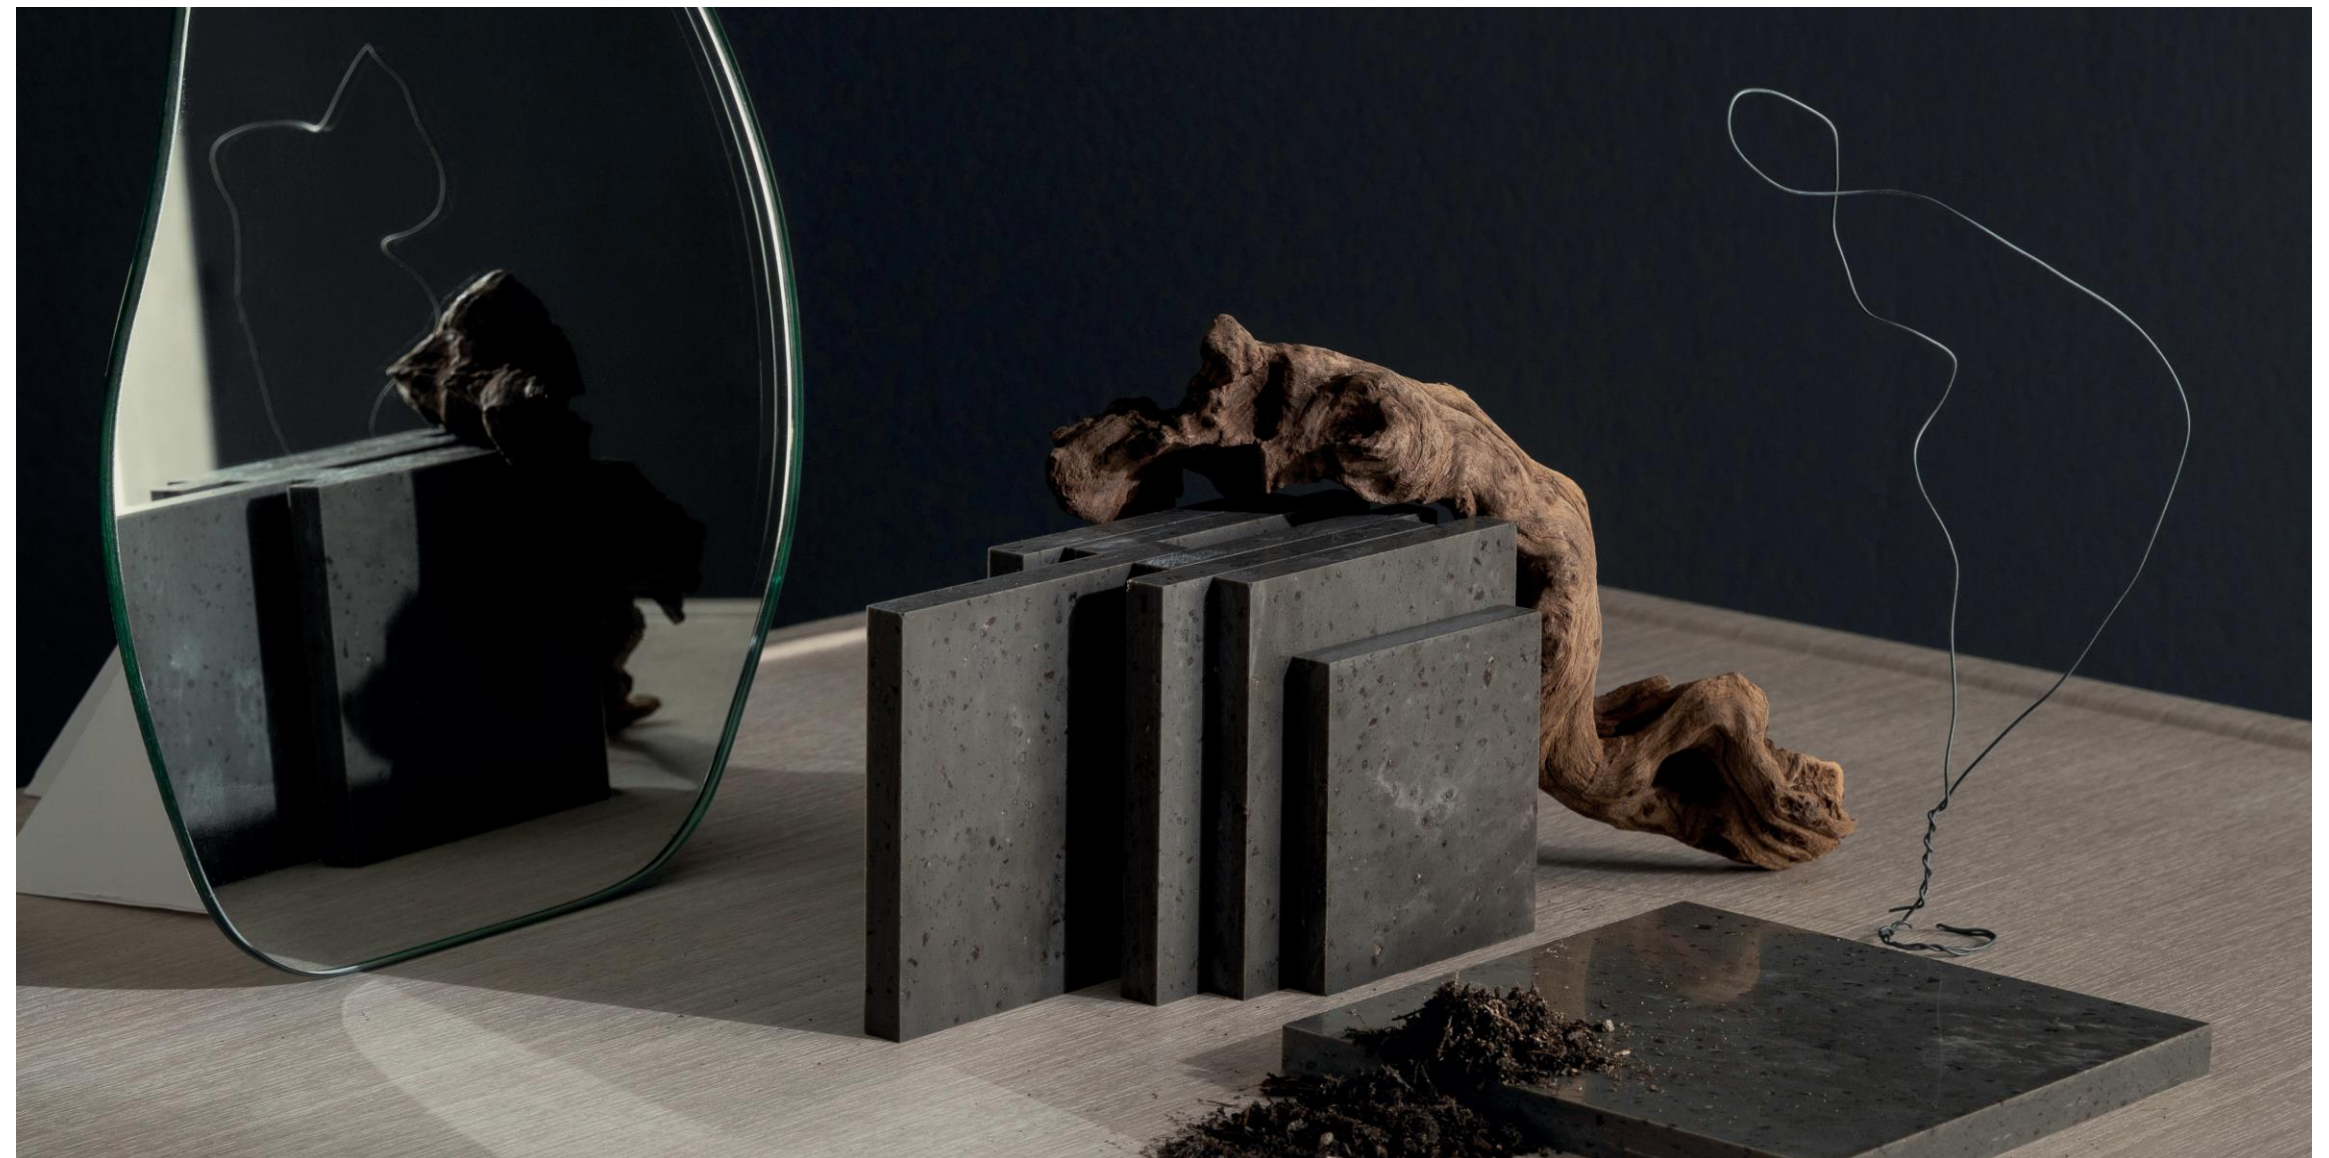

HI·MACS

M613
Aurora Greige

HI·MACS

Aurora Umber

M614

Product Feature Deep brown with bright warm-grey vein pattern.

Display TIP! Highly recommend displaying with dark modern interior or high-end design on hotel bathroom.