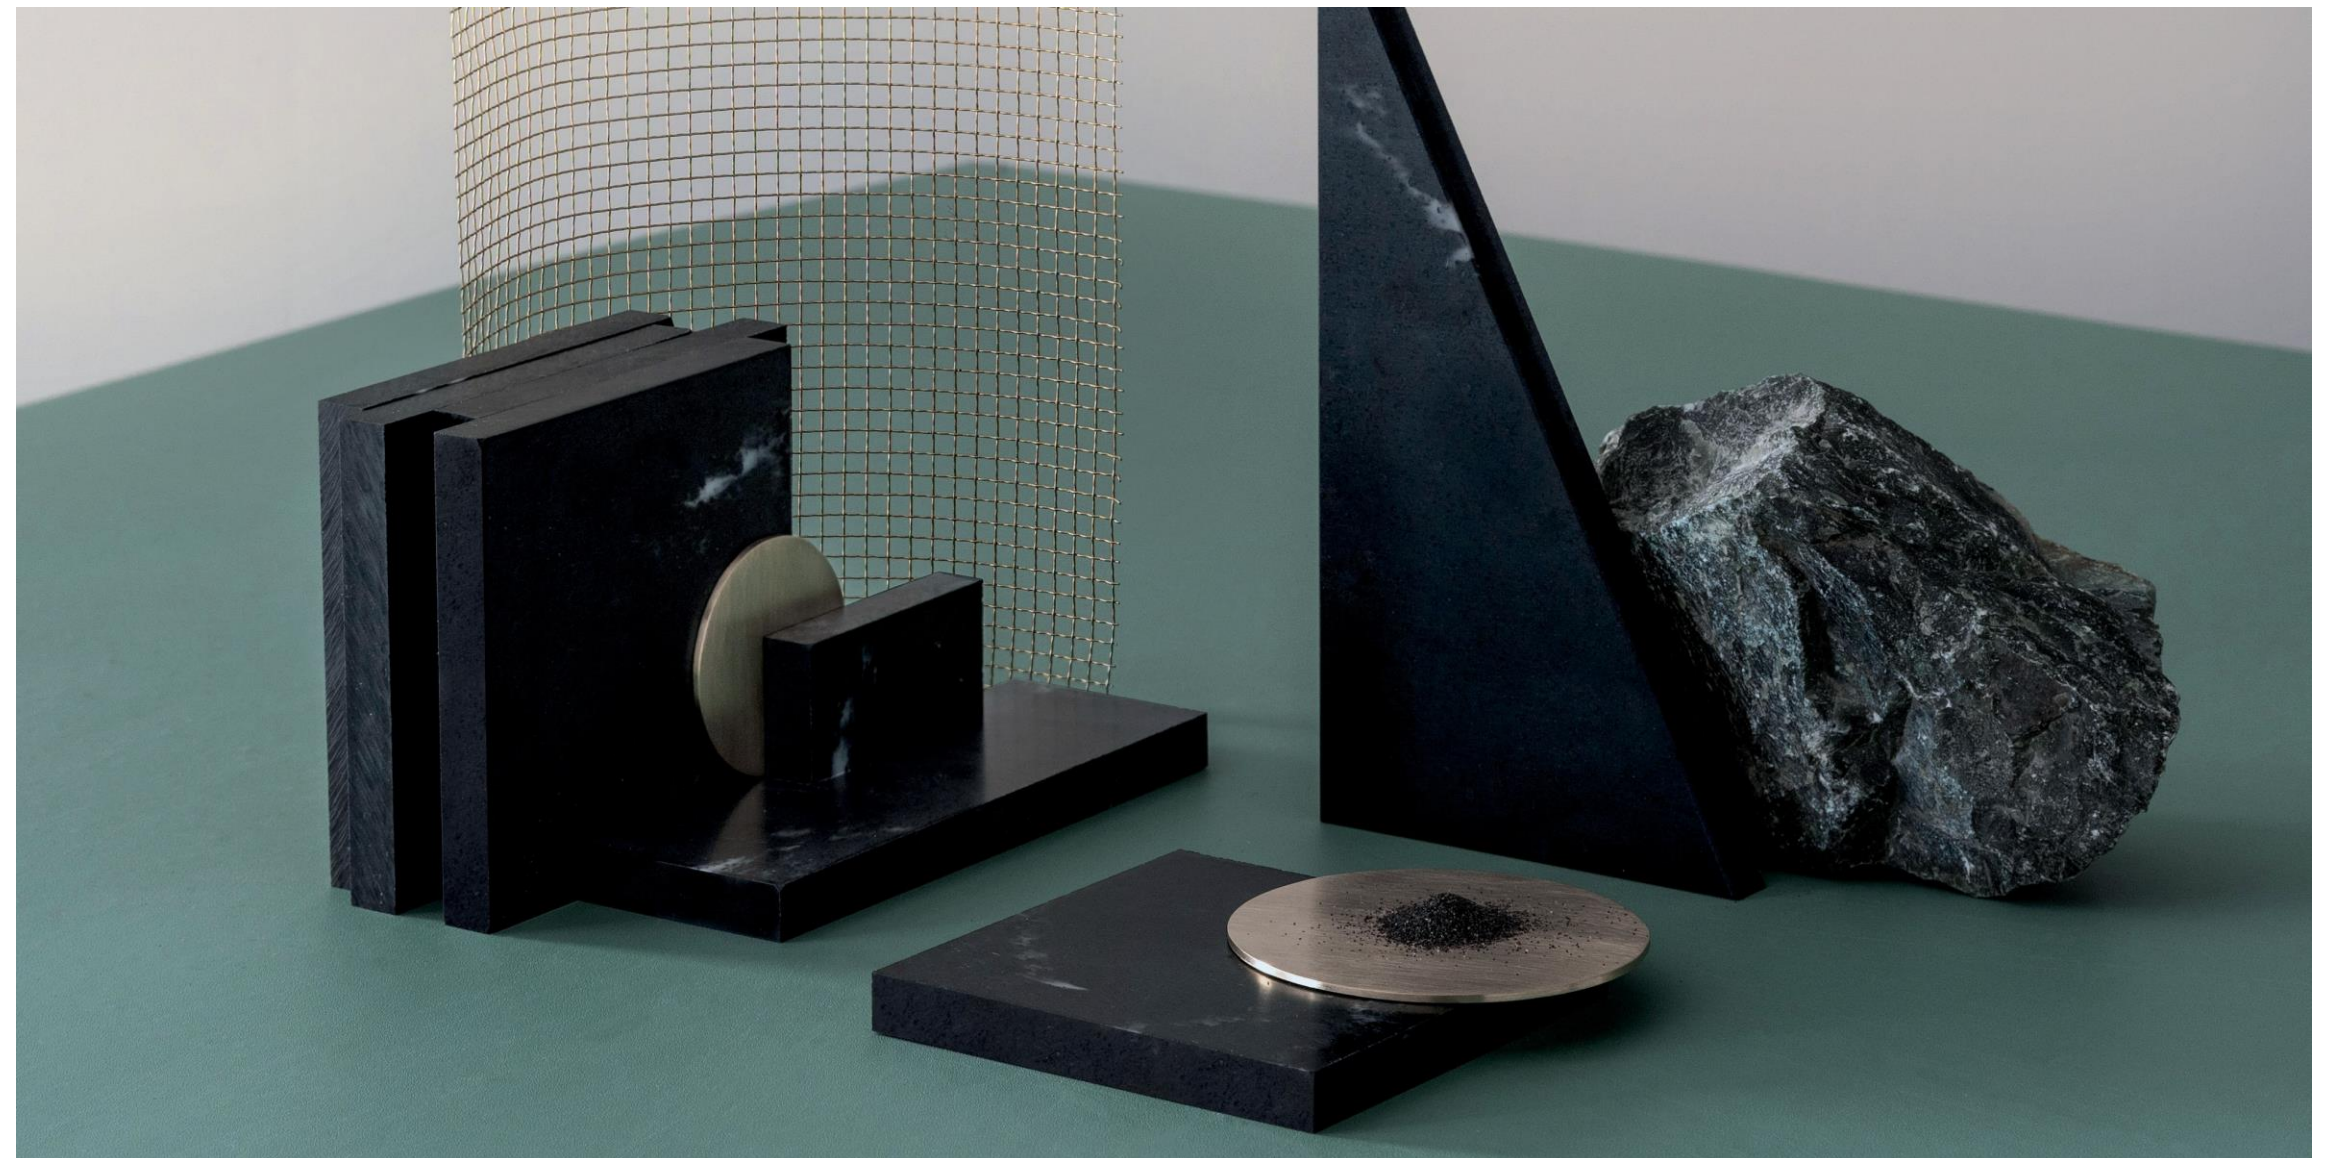

HI·MACS

Aurora
Midnight

M703

**Product
Feature**

Exclusively designed with deep rich black colour.

**Display
TIP!**

Recommend to match with metal or deep textured wooden furniture to present stylish and modern vibes.