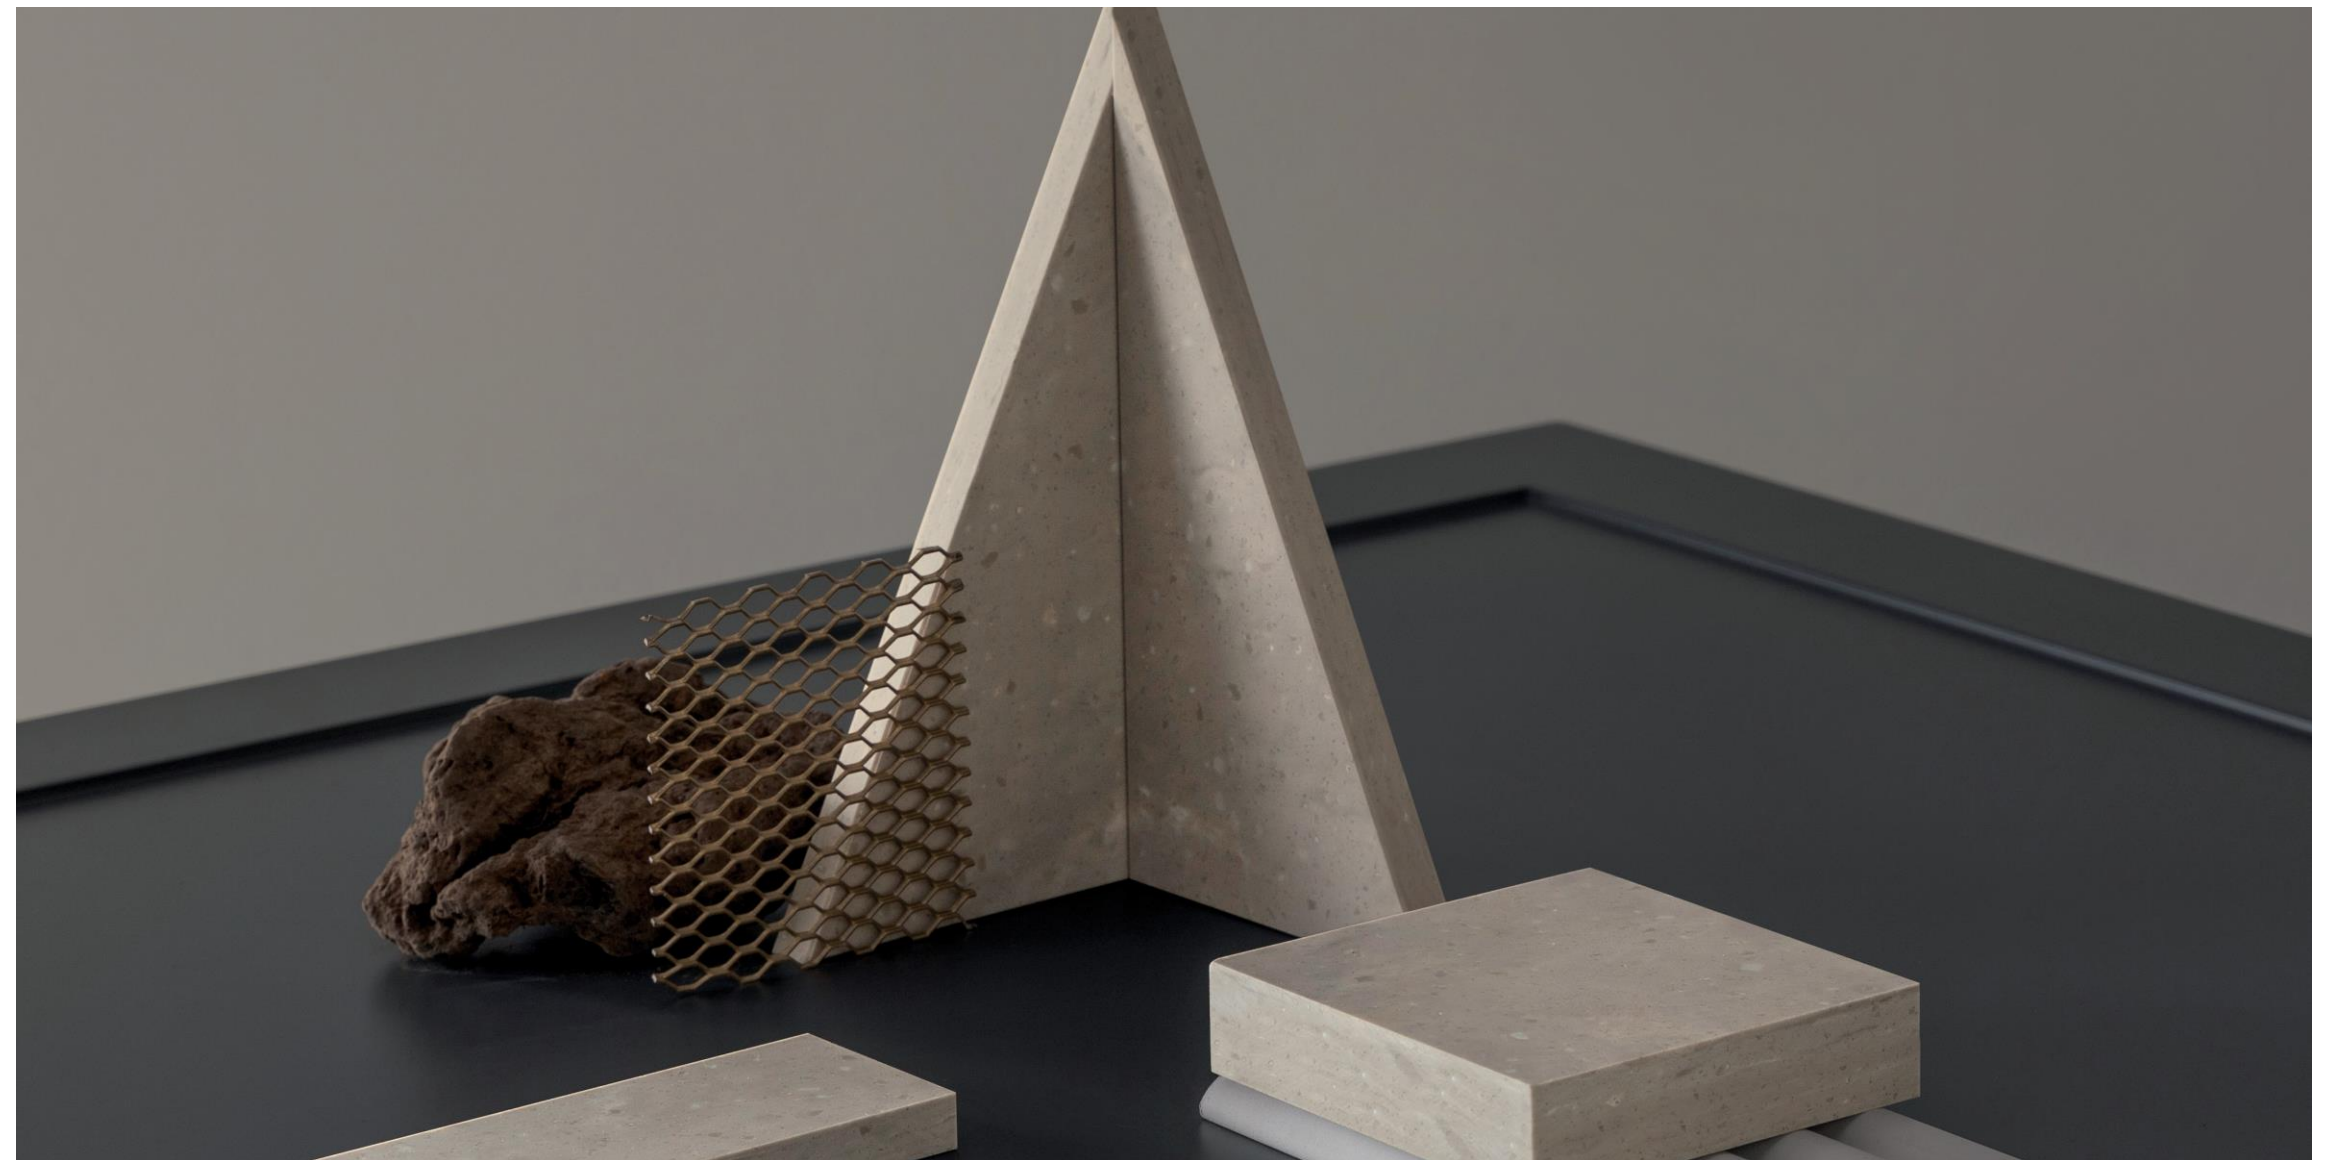

HI·MACS

M612
Aurora Bisque

HI·MACS

Aurora Greige

M613

Product Feature Near-beige grey tone that reflects the latest interior colour trend.

Display TIP! Recommended to match with white or warm grey toned furniture.