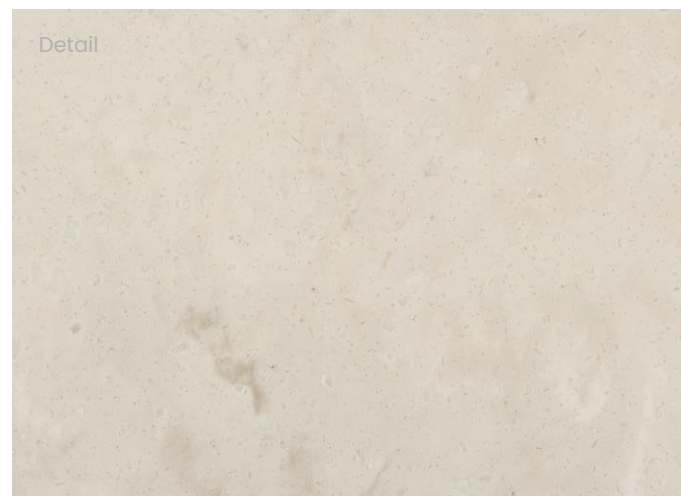

HI·MACS

M608
Aurora Grey

HI·MACS

Aurora Bisque

M612

Product Feature Serene and matt warm-toned colour with white and brown vein pattern.

Display TIP! Great matches for Scandinavian-style to present warm & cozy space with wood or grey colour furniture.