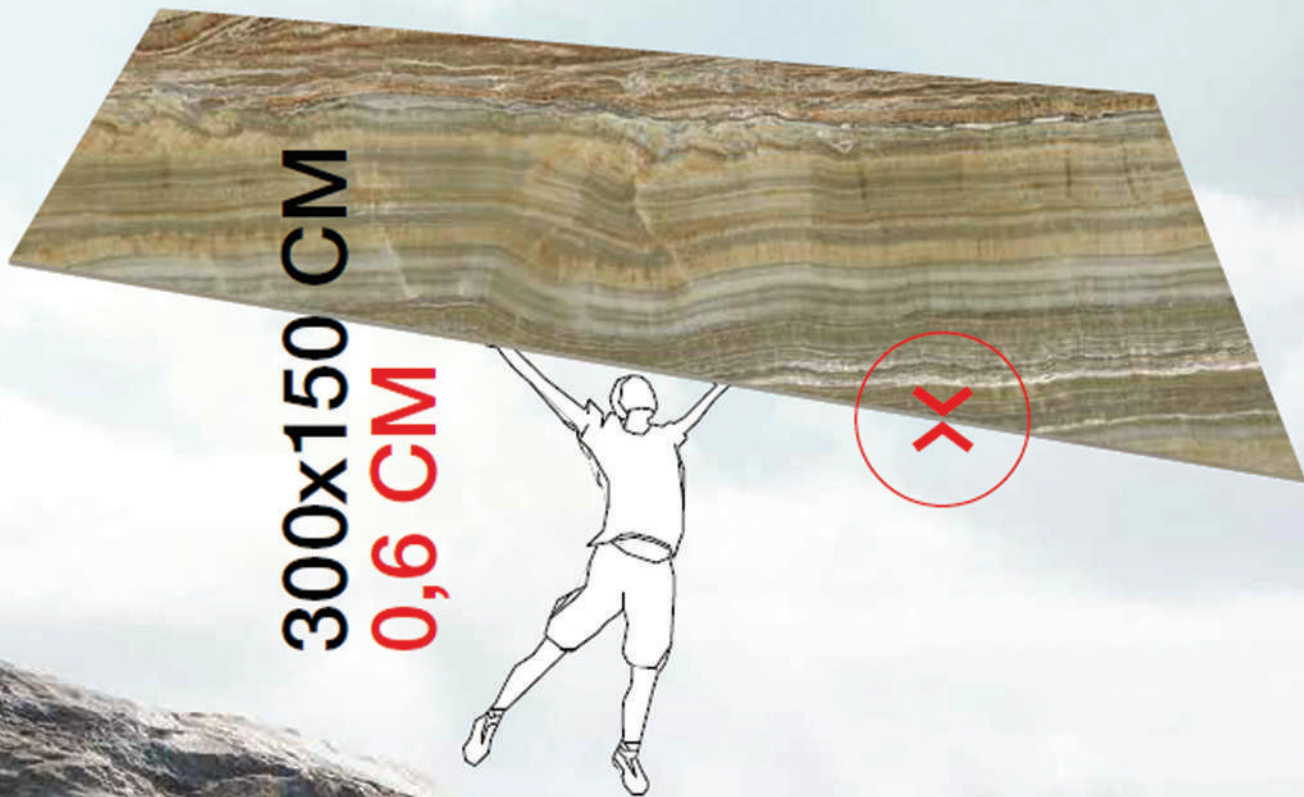

M320A3156P-B

Countertop Profiles

OPTION 1 - 20 - 50 MM (Ht)

OPTION 2 - 35 MM (Ht)

Wall . Floor . Kitchen Countertop . Furniture Cladding . Vanity Top

Application

Kitchen Countertop

Wall & Floor