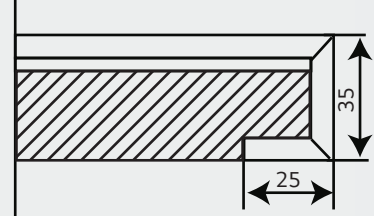

M320A3156P-B

Countertop Profiles

OPTION 1 - 20 - 50 MM (Ht)

OPTION 2 - 35 MM (Ht)

Wall . Floor . Kitchen Countertop . Furniture Cladding . Vanity Top

Application

Kitchen Countertop

Wall & Floor