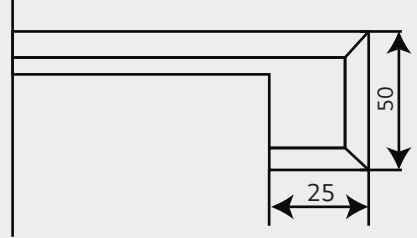

M320A3156P-B

Countertop Profiles

OPTION 1 - 20 - 50 MM (Ht)

OPTION 2 - 35 MM (Ht)

Wall . Floor . Kitchen Countertop . Furniture Cladding . Vanity Top

Application

Kitchen Countertop

Wall & Floor